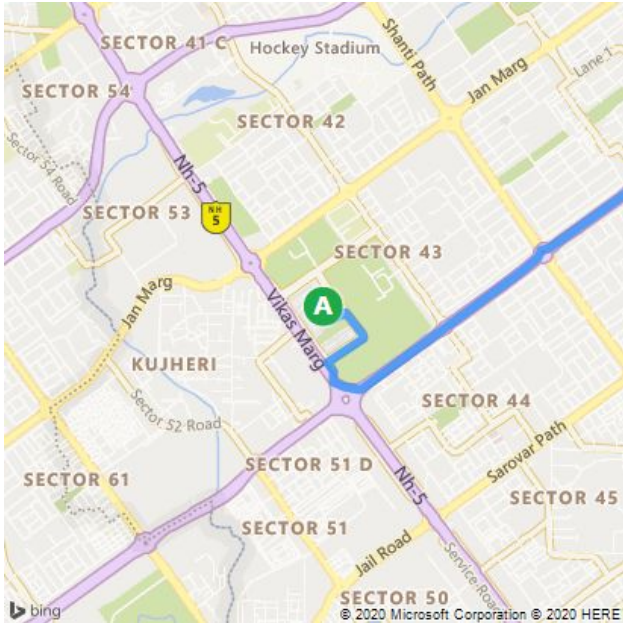

- A** Isbt-Sector 43 Bus Station, Sector 43 Road, Chandigarh 160044
- B** Best Homestay Centrally Located Chandigarh India B&B, House NO-136, Sector-18 A, 2nd (Top Floor), Near Christ Church Sector-18, Chandigarh 160018

15 min , 5.9 km
 Light traffic
 Via Himalaya Marg, Nh-5

A Isbt-Sector 43 Bus Station

↑	1.	Leave towards Sector 43 Road	0.2 km
↗	2.	Turn right on to Sector 43 Road	0.4 km
↖	3.	Turn left on to service Road	0.1 km
↖	4.	Turn left and then bear left on to Himalaya Marg / Himalay Marg	0.7 km
	5.	Keep left on to Nh-5 / Himalaya Marg / Himalay Marg / Nh-5	0.7 km
↻	6.	At roundabout, take 2nd exit on to Himalaya Marg / Himalay Marg ▲ <i>Minor Congestion</i>	1.3 km
↻	7.	At roundabout, take 2nd exit ▲ <i>Minor Congestion</i>	0.7 km
↑	8.	Keep straight on to Aroma Lights / Aroma Chowk / Aroma Laits / Aroma Chauk ▲ <i>Minor Congestion</i>	82 m
↑	9.	Road name changes to Himalaya Marg / Himalay Marg	0.6 km
↻	10.	At roundabout, take 2nd exit ▲ <i>Minor Congestion</i>	0.7 km
↗	11.	Turn right on to Sector 18 Road	0.2 km
↻	12.	At roundabout, take 1st exit	98 m
↺	13.	Perform a U-turn to stay on road	74 m
	14.	Arrive The last intersection is Sector 18 Road	

B Best Homestay Centrally Located Chandigarh India B&B

A Isbt-Sector 43 Bus Station, Sector 43 Road...

B Best Homestay Centrally Located Chandig...

These directions are subject to the Microsoft® Service Agreement and are for informational purposes only. No guarantee is made regarding their completeness or accuracy. Construction projects, traffic, or other events may cause actual conditions to differ from these results. Map and traffic data © 2020 HERE™.