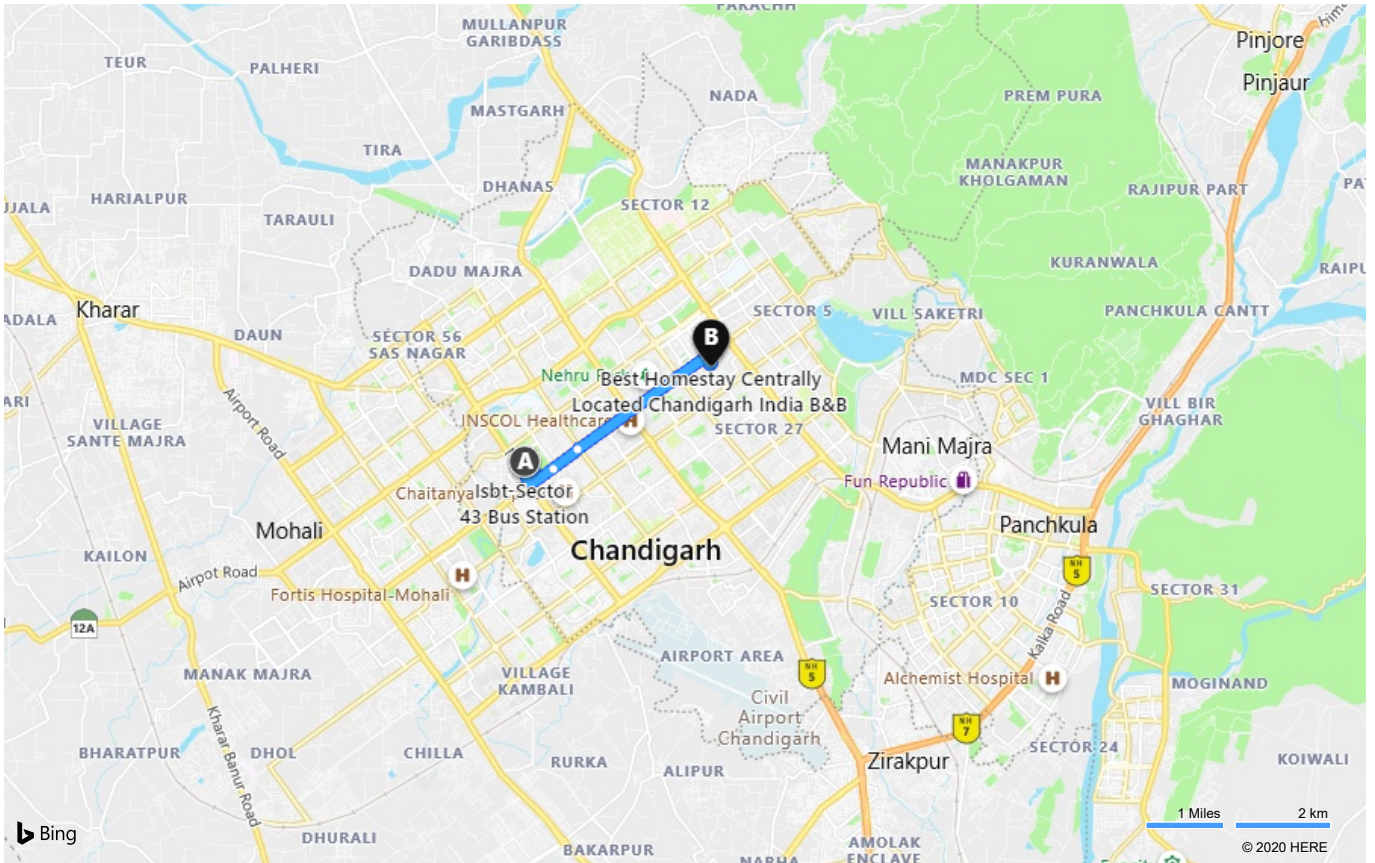

- A** Isbt-Sector 43 Bus Station, Sector 43 Road, Chandigarh 160044
- B** Best Homestay Centrally Located Chandigarh India B&B, House NO-136, Sector-18 A, 2nd (Top Floor), Near Christ Church Sector-18, Chandigarh 160018

15 min , 5.9 km
 Light traffic
 Via Himalaya Marg, Nh-5

A Isbt-Sector 43 Bus Station

↑	1.	Leave towards Sector 43 Road	0.2 km
↗	2.	Turn right on to Sector 43 Road	0.4 km
↖	3.	Turn left on to service Road	0.1 km
↖	4.	Turn left and then bear left on to Himalaya Marg / Himalay Marg	0.7 km
	5.	Keep left on to Nh-5 / Himalaya Marg / Himalay Marg / Nh-5	0.7 km
↻	6.	At roundabout, take 2nd exit on to Himalaya Marg / Himalay Marg ▲ <i>Minor Congestion</i>	1.3 km
↻	7.	At roundabout, take 2nd exit ▲ <i>Minor Congestion</i>	0.7 km
↑	8.	Keep straight on to Aroma Lights / Aroma Chowk / Aroma Laits / Aroma Chauk ▲ <i>Minor Congestion</i>	82 m
↑	9.	Road name changes to Himalaya Marg / Himalay Marg	0.6 km
↻	10.	At roundabout, take 2nd exit ▲ <i>Minor Congestion</i>	0.7 km
↗	11.	Turn right on to Sector 18 Road	0.2 km
↻	12.	At roundabout, take 1st exit	98 m
↺	13.	Perform a U-turn to stay on road	74 m
	14.	Arrive The last intersection is Sector 18 Road	

B Best Homestay Centrally Located Chandigarh India B&B

A Isbt-Sector 43 Bus Station, Sector 43 Road...

B Best Homestay Centrally Located Chandig...

These directions are subject to the Microsoft® Service Agreement and are for informational purposes only. No guarantee is made regarding their completeness or accuracy. Construction projects, traffic, or other events may cause actual conditions to differ from these results. Map and traffic data © 2020 HERE™.