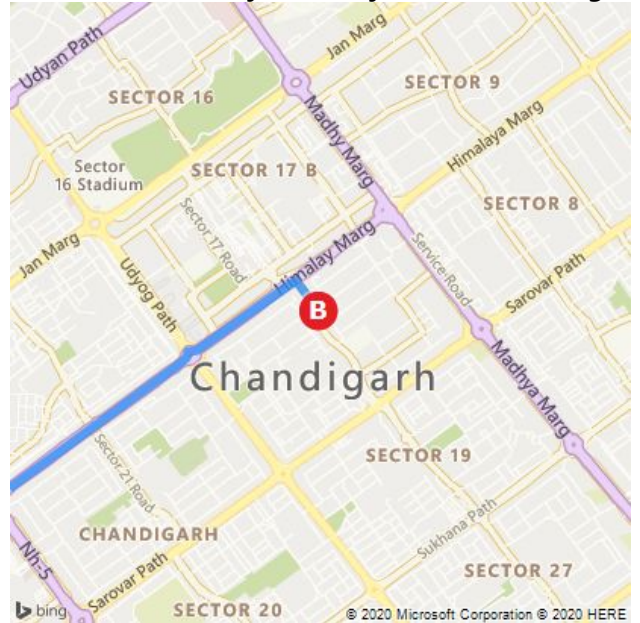

- A** Isbt-Sector 43 Bus Station, Sector 43 Road, Chandigarh 160044
- B** Best Homestay Centrally Located Chandigarh India B&B, House NO-136, Sector-18 A, 2nd (Top Floor), Near Christ Church Sector-18, Chandigarh 160018

15 min , 5.9 km
 Light traffic
 Via Himalaya Marg, Nh-5

A Isbt-Sector 43 Bus Station

↑	1.	Leave towards Sector 43 Road	0.2 km
↗	2.	Turn right on to Sector 43 Road	0.4 km
↖	3.	Turn left on to service Road	0.1 km
↖	4.	Turn left and then bear left on to Himalaya Marg / Himalay Marg	0.7 km
	5.	Keep left on to Nh-5 / Himalaya Marg / Himalay Marg / Nh-5	0.7 km
↻	6.	At roundabout, take 2nd exit on to Himalaya Marg / Himalay Marg ▲ <i>Minor Congestion</i>	1.3 km
↻	7.	At roundabout, take 2nd exit ▲ <i>Minor Congestion</i>	0.7 km
↑	8.	Keep straight on to Aroma Lights / Aroma Chowk / Aroma Laits / Aroma Chauk ▲ <i>Minor Congestion</i>	82 m
↑	9.	Road name changes to Himalaya Marg / Himalay Marg	0.6 km
↻	10.	At roundabout, take 2nd exit ▲ <i>Minor Congestion</i>	0.7 km
↗	11.	Turn right on to Sector 18 Road	0.2 km
↻	12.	At roundabout, take 1st exit	98 m
↺	13.	Perform a U-turn to stay on road	74 m
	14.	Arrive The last intersection is Sector 18 Road	

B Best Homestay Centrally Located Chandigarh India B&B

A Isbt-Sector 43 Bus Station, Sector 43 Road...

B Best Homestay Centrally Located Chandig...

These directions are subject to the Microsoft® Service Agreement and are for informational purposes only. No guarantee is made regarding their completeness or accuracy. Construction projects, traffic, or other events may cause actual conditions to differ from these results. Map and traffic data © 2020 HERE™.